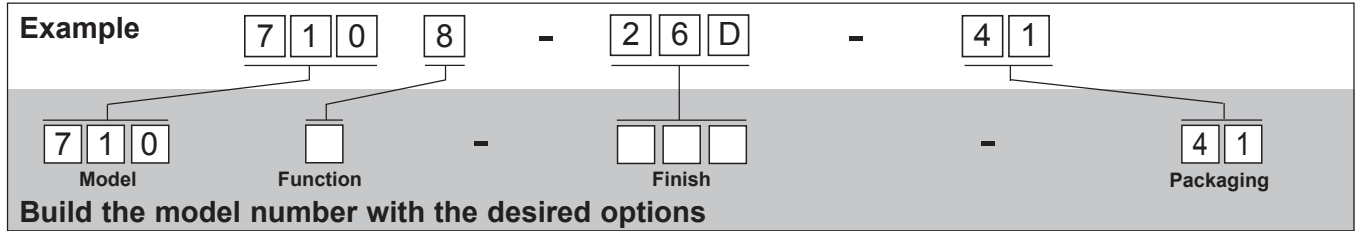

Base Model	Description	Base Price
710826D41	Auxiliary Lock with Thumbturn, Deadbolt, 2 3/8" (60 mm) Backset	$150.50

Choose One Option from Each Category

Function Options	Description	Price
2	1" (25 mm) Tubular Deadbolt, flat front face plate 2 3/4" (70 mm) backset	No Charge
4	1/2" (13 mm) Deadlocking Latch, flat front face plate Adjustable 2 3/8" (60 mm) to 2 3/4" (70 mm) backset	No Charge
6+	5/8" (16 mm) Rim Deadlocking Latch (for wood doors only) 2 3/8" (60 mm) backset (Black or Satin Chrome lock only)++	No Charge
8	1" (25 mm) Tubular Deadbolt, flat front face plate 2 3/8" (60 mm) backset	No Charge

Finish Options	Description	Price
26D	Satin Chrome (626)	No Charge
05	Antique Brass (609)	Add $25.00
03	Bright Brass (605)	Add $25.00
AW	Antique White (Powder Paint) (062)	No Charge
AC	Antique Copper (Powder Paint) (051)	No Charge
GV	Gold Vein (Powder Paint) (060)	No Charge
SV	Silver Vein (Powder Paint) (061)	No Charge
19+	Black (Powder Paint) (676)++	No Charge

Items Supplied with the Lock

- Installation Manual
- Full-Scale Template
- Required Installation Hardware

Notes

* Automatic relock and latch holdback feature—available in Satin Chrome or Black only—inside trim is Black only on this model

** 7106 Models inside trim (Black only)—all other Black Models/inside trim (Satin Chrome)