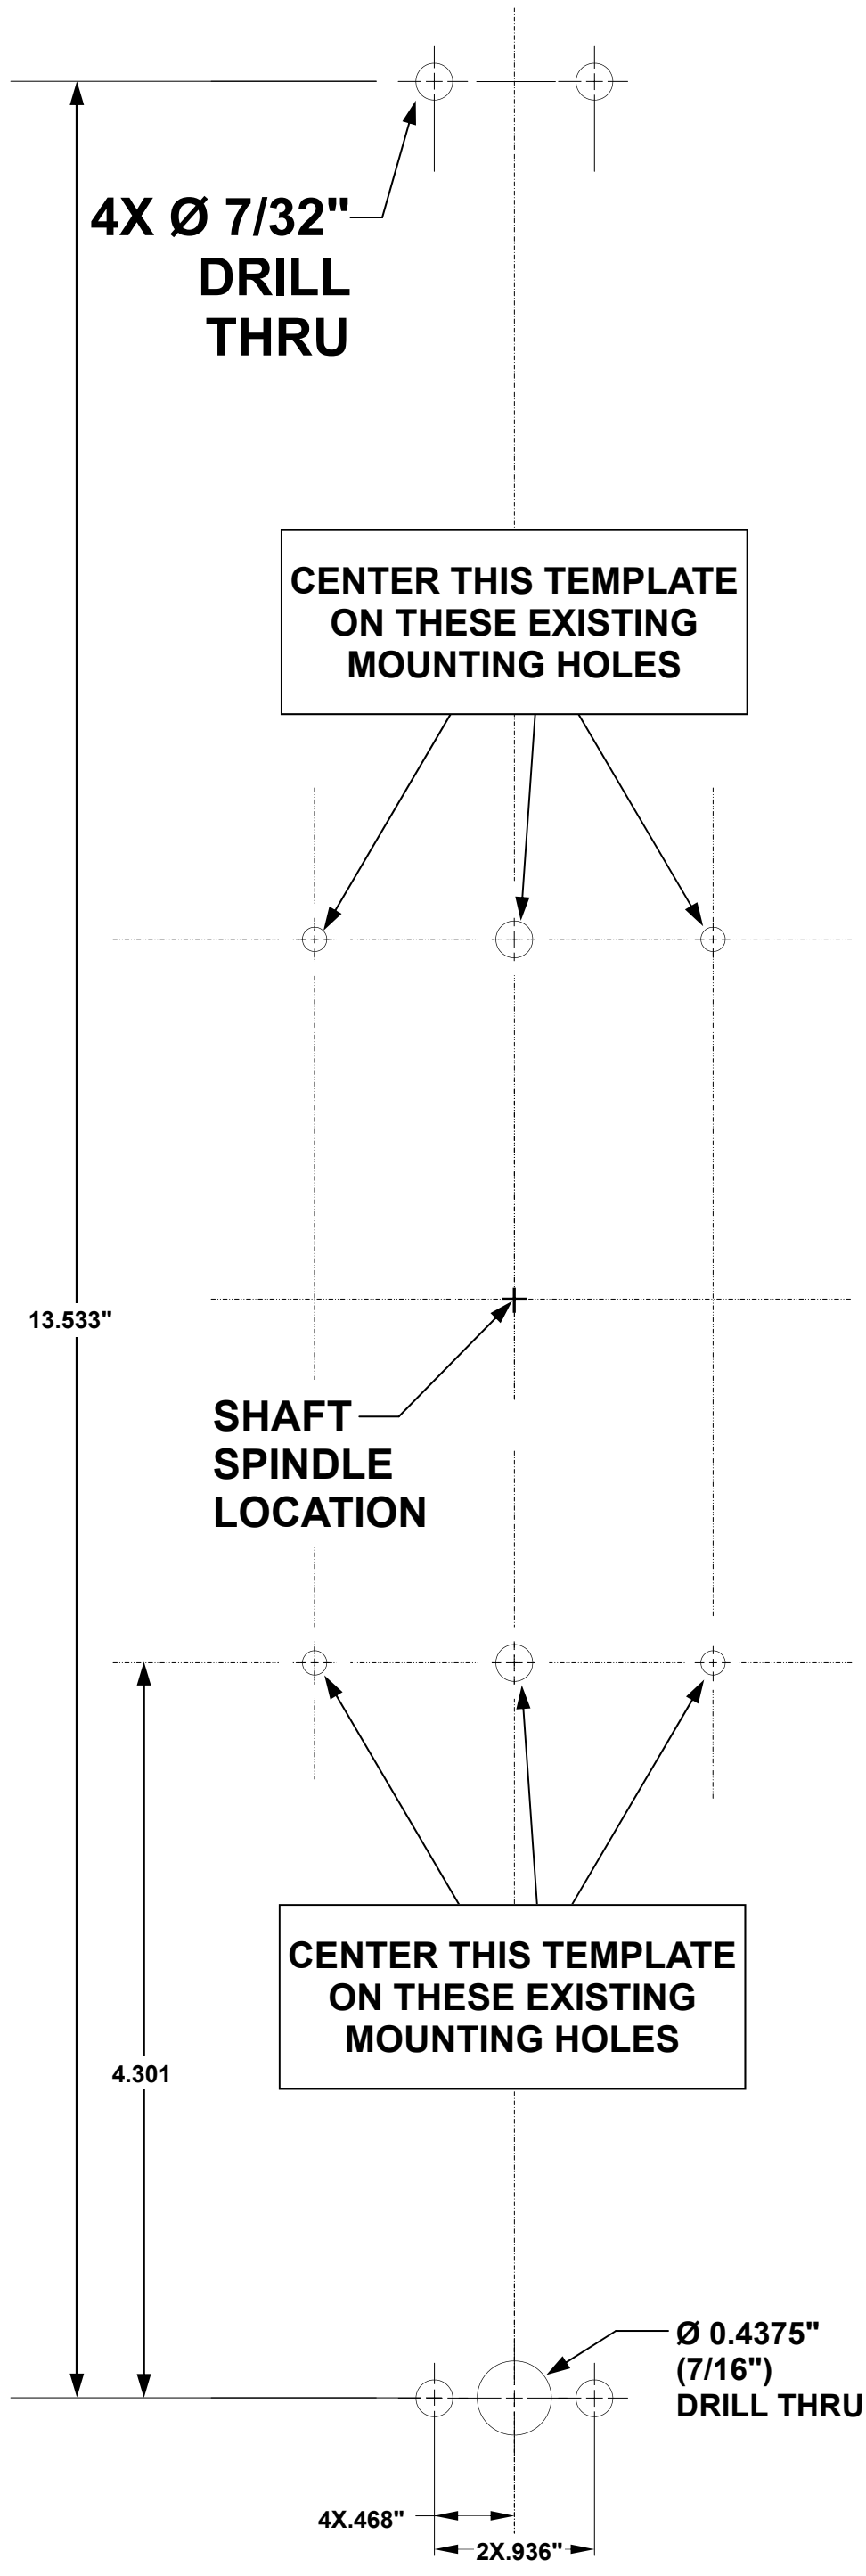

ALARM LOCK

345 Bayview Avenue
Amityville, New York 11701
For Sales and Repairs 1-800-ALA-LOCK
For Technical Service 1-800-645-9440
Publicly traded on NASDAQ Symbol: NSSC

INSTALLATION TEMPLATE

**DL1200ET
DL1300ET
PDL1300ET**

TOP

USE TO INSTALL ON: ARROW S1200 ARROW S1250

**CENTER THIS TEMPLATE
ON THESE EXISTING
MOUNTING HOLES**

**SHAFT
SPINDLE
LOCATION**

**CENTER THIS TEMPLATE
ON THESE EXISTING
MOUNTING HOLES**

IMPORTANT	
ALWAYS SELECT PRINTING OPTIONS TO ENSURE THAT COPIES OF TEMPLATES ARE PRODUCED WITHOUT SIZE ADJUSTMENTS.	
AFTER PRINTING, VERIFY THE DIMENSIONS OF THIS BOX ARE 2.000 X 2.000 INCHES ± 0.010.	